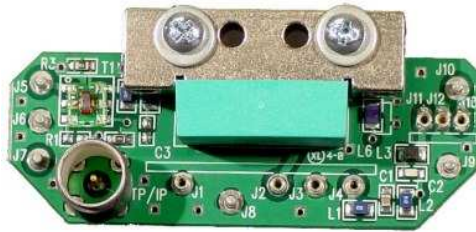

Mag/Phillips 4LER/5LER

**2 Year
Warranty**

4LER

5LER

Drop In replacement for Magnavox/Phillips Return Amps

Ordering Information

OEM Number	4 Cable TV's Number	Description
n/a	4LER90IP4CM	Philips compatible Rev. Module, 5-40, 24 dB, Discrete Injection Point
PB4-LER90-40/24	4LER904CM	Philips compatible Rev. Module, 5-40, 24 dB, Discrete
PB4-LER90-33/21	4LER90334CM	Philips compatible Rev. Module, 5-33, 21 dB, Discrete
PB5-LER91 33/H-IP	5LER9133HIP4CM	Philips compatible Rev. Module, 5-33, Hybrid, DC Injection Point
PB5-LER9140/H-IP	5LER9140HIP4CM	Philips compatible Rev. Module, 5-40, Hybrid, DC Injection Point
PB5-LER91 65/H-IP	5LER9165HIP4CM	Philips compatible Rev. Module, 5-40, Hybrid, DC Injection Point
PB5-LER91 33/H-TP	5LER9133HTP4CM	Philips compatible Rev. Module, 5-40, Hybrid, DC Injection Point
PB5-LER91 40/H-TP	5LER9140HTP4CM	Philips compatible Rev. Module, 5-40, Hybrid, DC Injection Point
PB5-LER91 65/H-TP	5LER9165HTP4CM	Philips compatible Rev. Module, 5-40, Hybrid, DC Injection Point